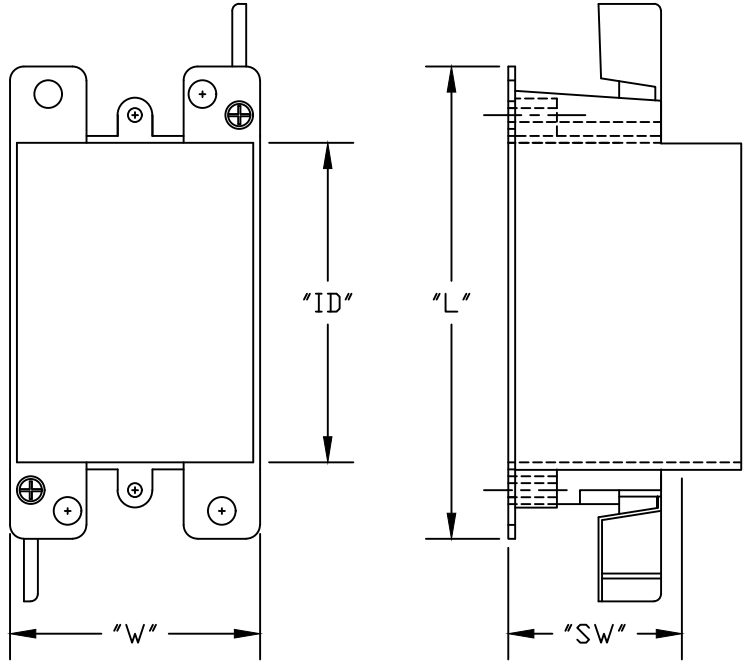

PART NUMBER	SIZE	"L"	"W"	"SW"	"ID"
EZ14SD	14 cu. in. PVC box	4.163"	2.250"	2.803"	2.900"

ETL Listed
 ETL Control # 3107144
 Material is Rigid PVC
 See Article 314 for use
 Maximum fixture weight 6 lbs.
 2 Hour Fire wall rated

CANTEX INC. Fort Worth, TEXAS		
Single Gang EZ Box 14 cubic inch		
Drawn By: D. Gwinn	Date: 10/12/20	Ref.