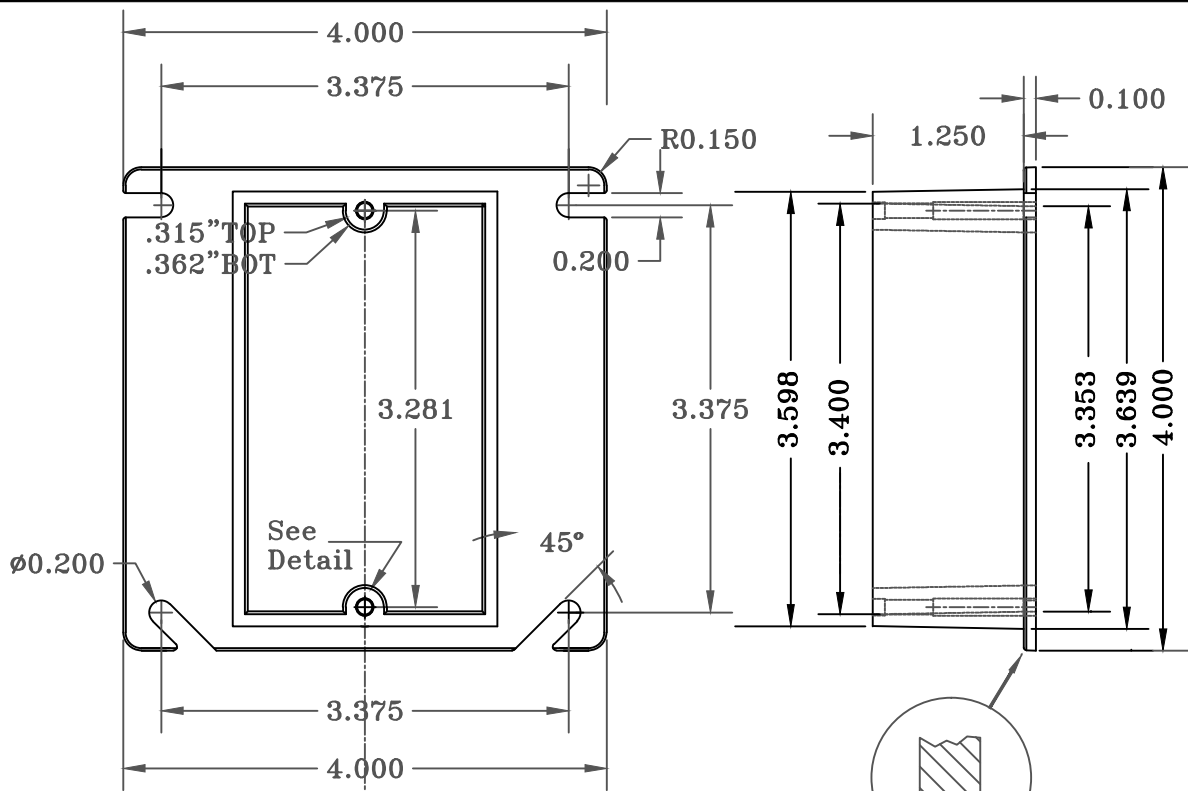

MARKING REQUIREMENTS

Edge has 2° draft and .020" radius on print side

UL Listed
 UL File # R18795 & E98429
 UL Category Code QCMZ, QBWY & CEYY
 UL 2 Hour Fire Rated with Listed Box
 Material is Rigid PVC
 See NEC Article 314 for use

CANTEX

INC.
 Fort Worth, TX

SINGLE GANG 1-1/4" RAISED COVER
 PART NO. EZ08ES

Drw.By: O.M. Date:5/22/17 Ref: SINGA125