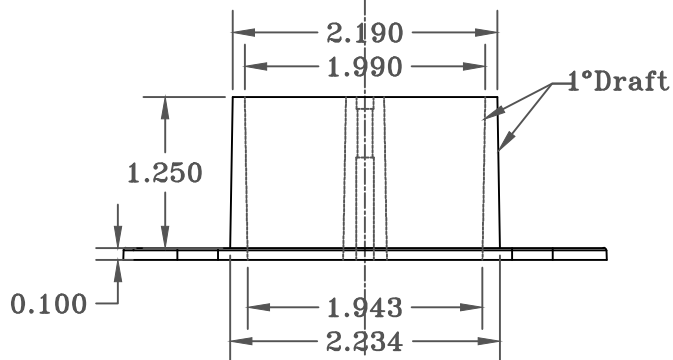

MARKING REQUIREMENTS

Edge has 2° draft and .020" radius on print side

UL Listed
 UL File # R18795 & E98429
 UL Category Code QCMZ, QBWY & CEYY
 UL 2 Hour Fire Rated with Listed Box
 Material is Rigid PVC
 See NEC Article 314 for use

CANTEX

INC.
 Fort Worth, TX

SINGLE GANG 1-1/4" RAISED COVER
 PART NO. EZ08ES

Drw.By: O.M. Date:5/22/17 Ref: SINGA125