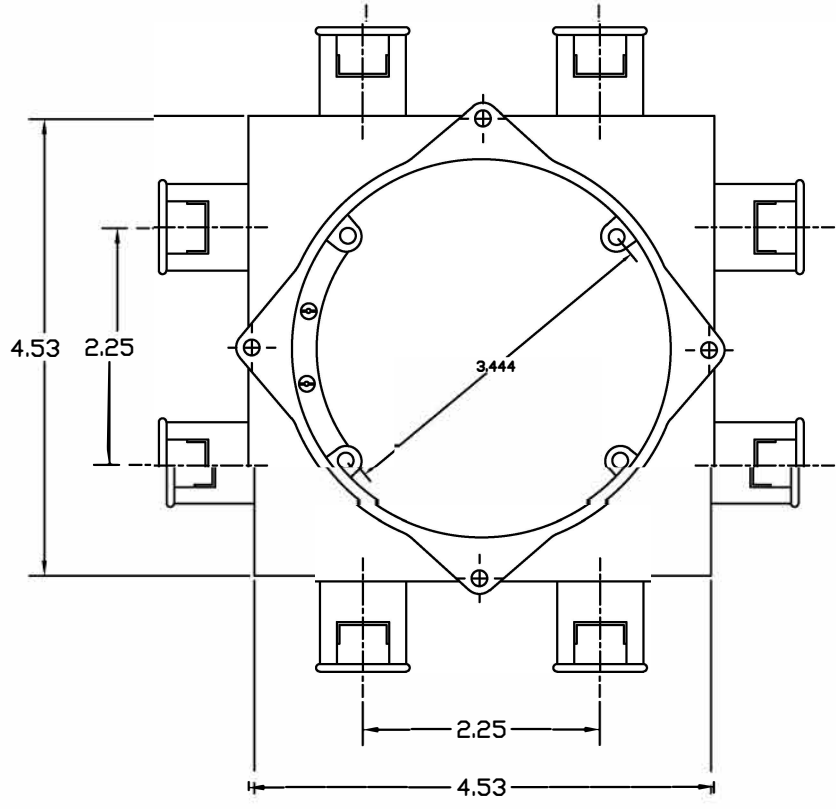

PART NUMBER	KNOCKOUTS
ENS0507C	4 X 1/2" / 4 X 3/4"

CANTEX INC. Fort Worth, TEXAS		
ENT Slab Box w/Connectors Electrical Nonmetallic Slab Box		
Drawn By: O.M.	Date: 7/31/17	Ref. ENS0507C