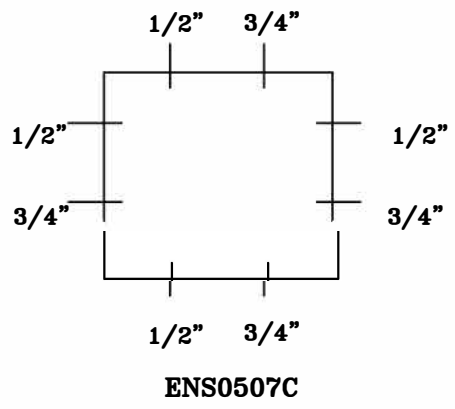

PART NUMBER	KNOCKOUTS
ENS0507C	4 X 1/2" / 4 X 3/4"

CANTEX INC. Fort Worth, TEXAS		
ENT Slab Box w/Connectors Electrical Nonmetallic Slab Box		
Drawn By: O.M.	Date: 7/31/17	Ref. ENS0507C