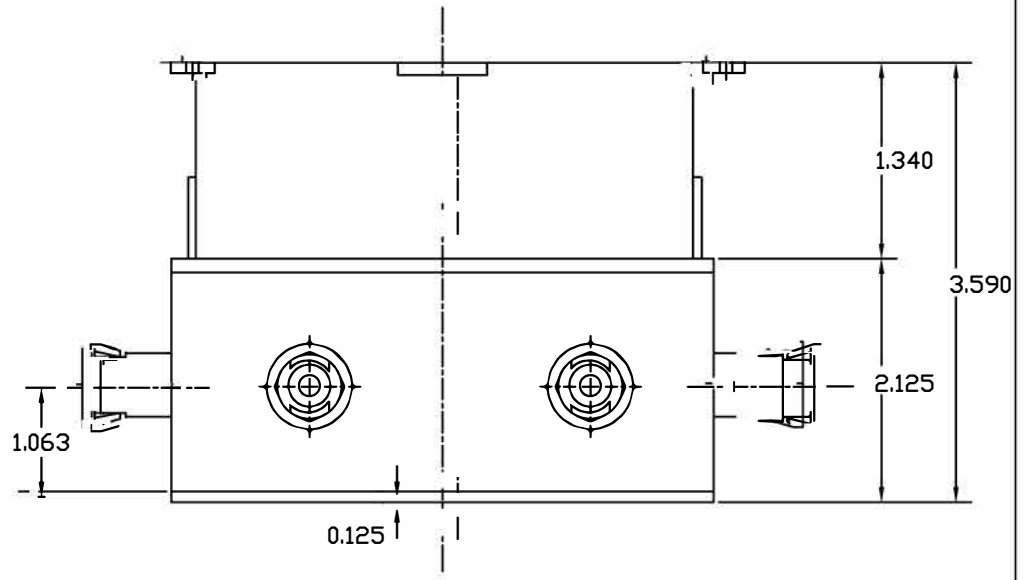

PART NUMBER	KNOCKOUTS
ENS0507C	4 X 1/2" / 4 X 3/4"

CANTEX INC. Fort Worth, TEXAS		
ENT Slab Box w/Connectors Electrical Nonmetallic Slab Box		
Drawn By: O.M.	Date: 7/31/17	Ref. ENS0507C