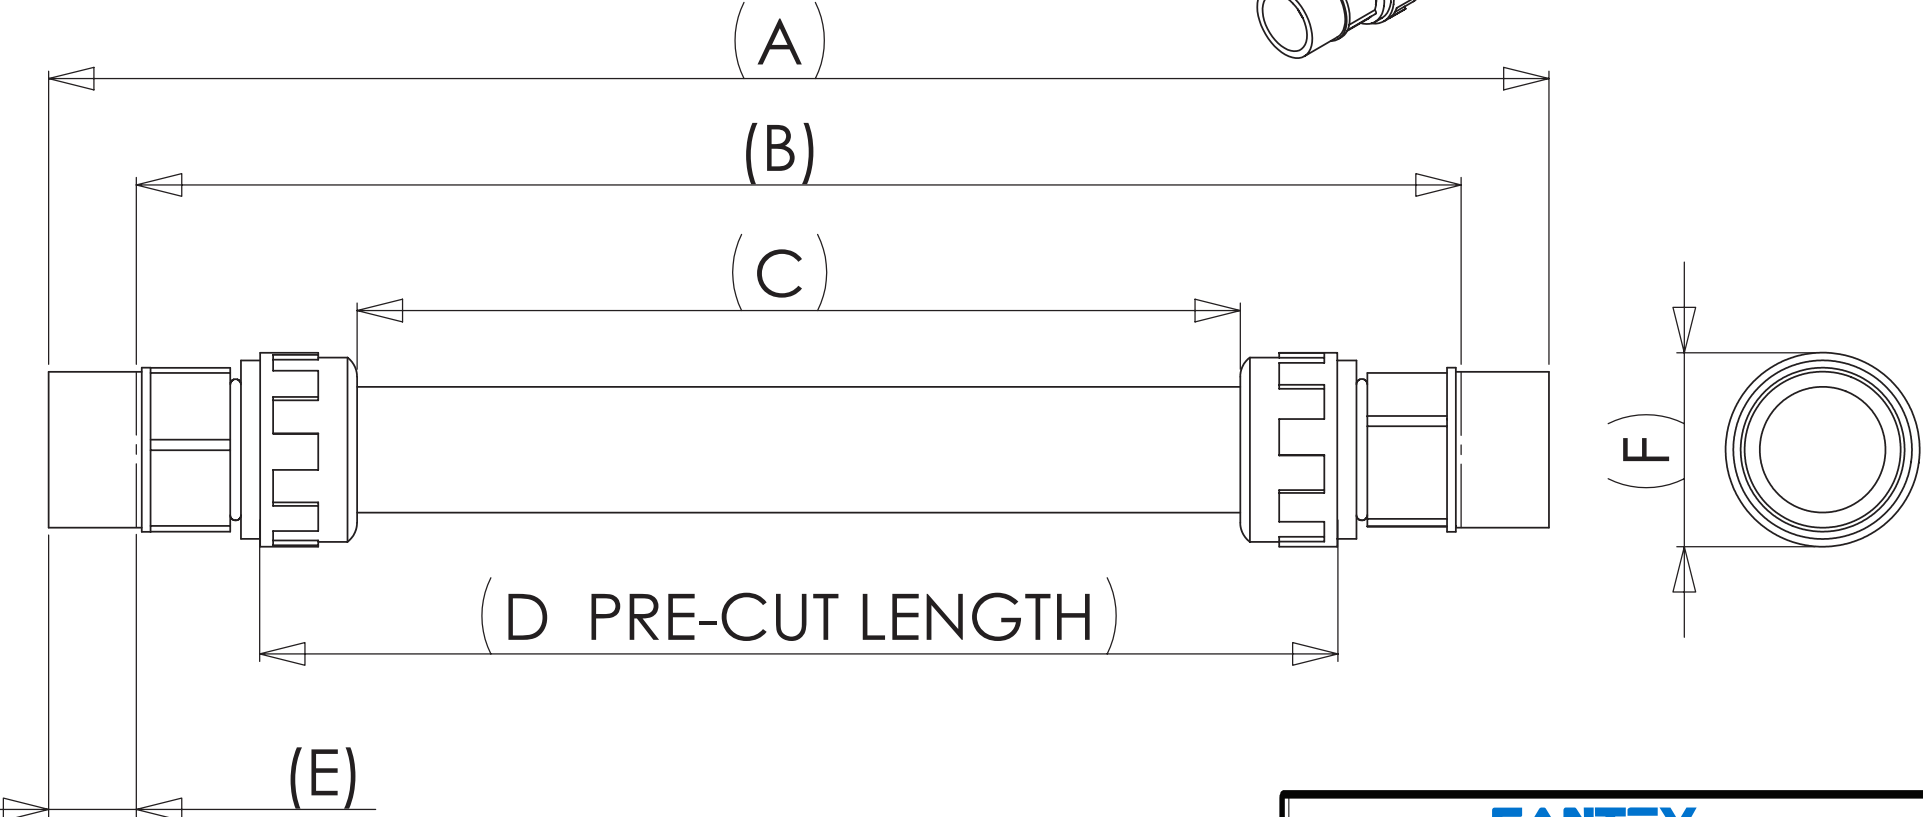

P/N	SIZE	A	B	C	D	E	F
6441101	1/2	11.98	10.61	6.4	8.38	0.68	1.42
6441102	3/4	13.20	11.69	7.2	9.02	0.75	1.69
6441103	1.0	15.73	13.90	9.2	11.33	0.91	2.02

Dimensions are nominal and in inches.

CANTEX INC. Fort Worth, TEXAS		
Enviro-Flex Flexible PVC Elbows		
Drawn By: O.M.	7/31/17	Ref: 6441101