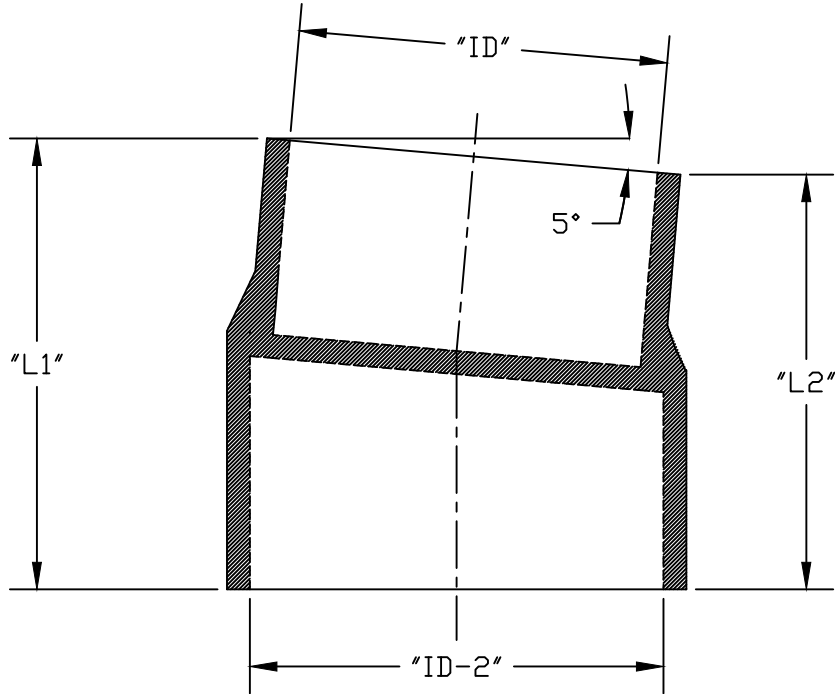

PART NUMBER	SIZE	"L1"	"L2"	"OD"	"ID"
6161642	4"	7"	6 3/4"	4.380"	4.350"

<b>CANTEX</b> INC. Fort Worth, TEXAS		
<b>5° CAO BELL TO SPIGOT COUPLING</b>		
Drawn By: D. Gwinn	Date: 3/9/2020	Ref. 6161642