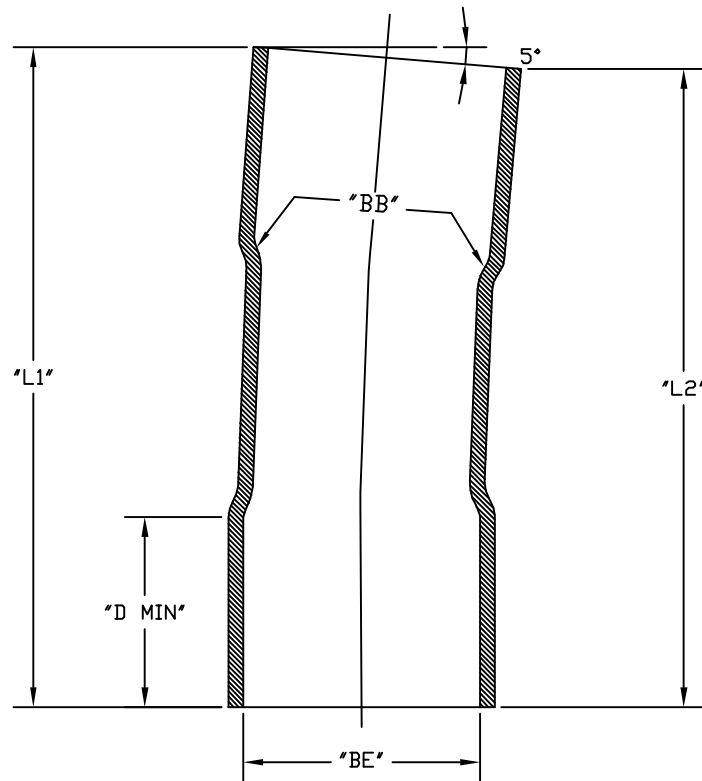

PART NUMBER	SIZE	"L1"	"L2"	"BE"	"BB"	"D MIN"
6151462	1 ½"	N/A	N/A	1.921"	1.906"	1 ⅜"
6151457	2"	6 ¼"	6"	2.400"	2.381"	1 ¾"
6151458	3"	7 ½"	7 ⅜"	3.538"	3.508"	2 ⅞"
6151459	4"	8 ¾"	8 ⅜"	4.544"	4.509"	3 ⅜"
6151460	5"	10 ½"	10"	5.614"	5.573"	4"
6151461	6"	13"	12 ⅞"	6.687"	6.636"	5"

CANTEX

INC.
Fort Worth, TEXAS

5° Coupling Bell to Bell
Conduit Fittings for Type EB & DB Duct

Drawn By: CD Branch

Date:02/15/08

Ref.