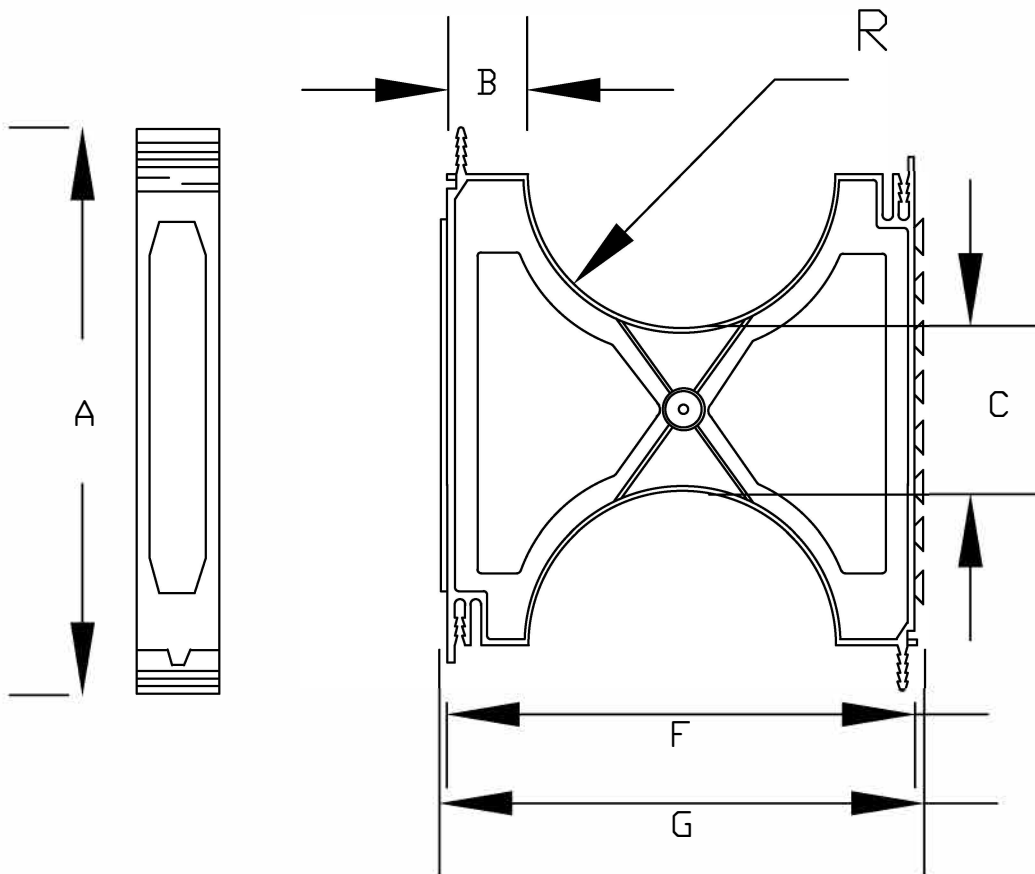

Size	Number	A	B	C	D	E	F	G	R
6" X 1 1/2"	5336038	9 7/16"	3/4"	1 3/8"	8 1/8"	1"	8 1/4"	8 1/2"	3 3/8"
6" X 2"	5336050	9 15/16"	1"	1 3/8"	8 5/8"	1"	8 3/4"	9"	3 3/8"
6" X 3"	5336041	10 15/16"	1 1/2"	2 7/8"	9 5/8"	1"	9 3/4"	10"	3 3/8"

Material is Polystyrene
Recommended spacing is 5 to 8 feet

CANTEX

INC.

FORT WORTH, TEXAS

6" Intermediate Spacer

Drawn by: D.G.

Date: 1/8/19

Ref: 5336038