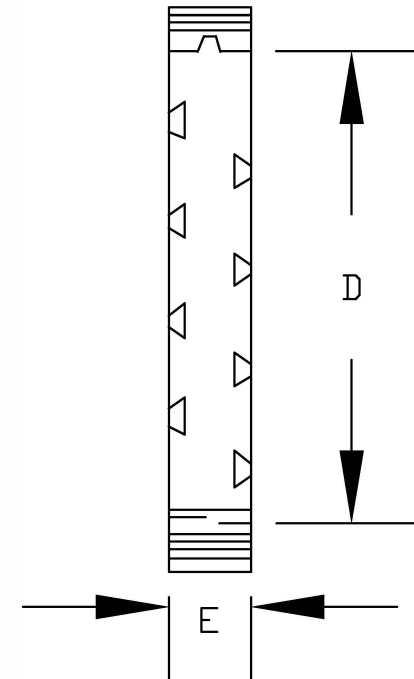

Size	Number	A	B	C	D	E	F	G	R
6" X 1 1/2"	5336038	9 7/16"	3/4"	1 3/8"	8 1/8"	1"	8 1/4"	8 1/2"	3 3/8"
6" X 2"	5336050	9 15/16"	1"	1 3/8"	8 5/8"	1"	8 3/4"	9"	3 3/8"
6" X 3"	5336041	10 15/16"	1 1/2"	2 7/8"	9 5/8"	1"	9 3/4"	10"	3 3/8"

Material is Polystyrene
Recommended spacing is 5 to 8 feet

CANTEX

INC.

FORT WORTH, TEXAS

6" Intermediate Spacer

Drawn by: D.G.

Date: 1/8/19

Ref: 5336038