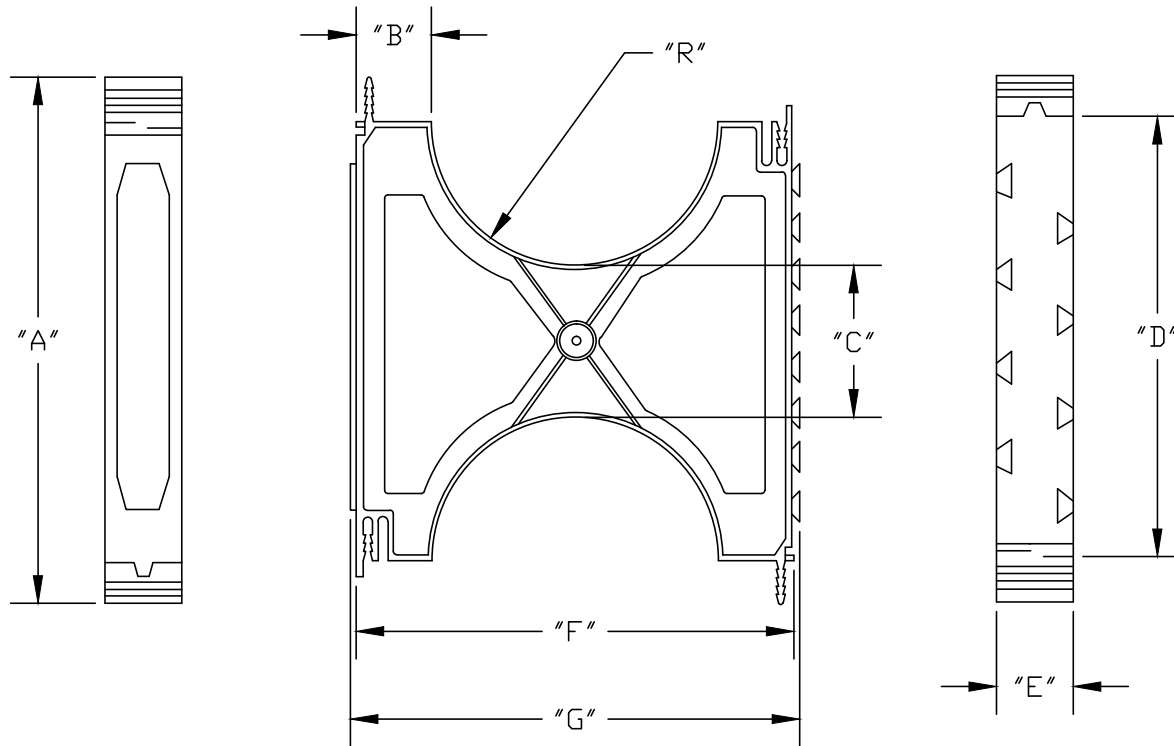

PART NUMBER	SIZE	"A"	"B"	"C"	"D"	"E"	"F"	"G"	"R"
5336016	3" X 1 1/2"	6 5/16"	3/4"	1 3/8"	5"	1"	5 1/8"	5 3/8"	1 1/4"
5336020	3" X 2"	6 3/4"	1"	1 7/8"	5 7/16"	1"	5 5/8"	5 7/8"	1 13/16"
5336031	3" X 3"	7 13/16"	1 1/2"	2 7/8"	6 1/2"	1"	6 5/8"	6 7/8"	1 1/4"

Material is Polystyrene
Recommended spacing is 5 to 8 feet

CANTEX INC. Fort Worth, TEXAS		
3" Intermediate Spacer Plastic Spacers for Duct		
Drawn By: CD Branch	Date: 11/1/18	Ref. 5336016