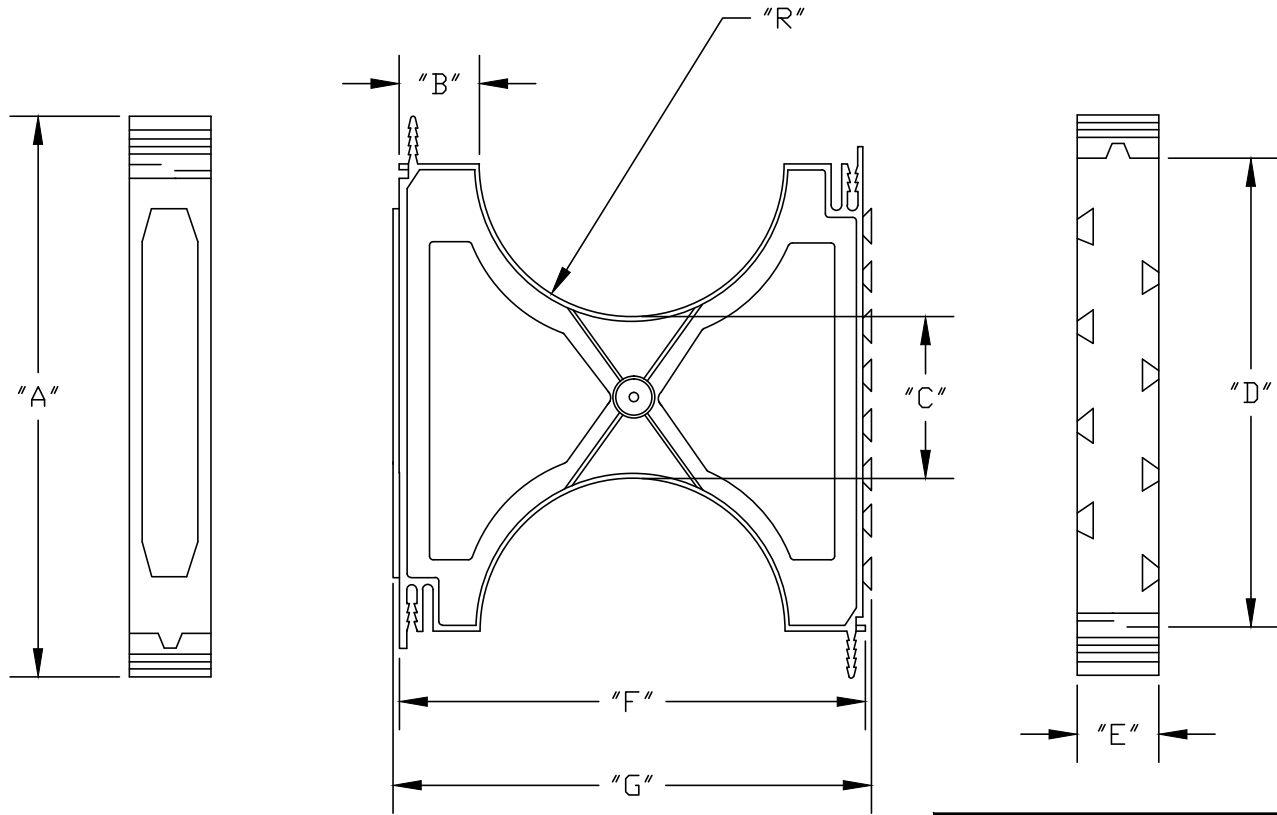

PART NUMBER	SIZE	"A"	"B"	"C"	"D"	"E"	"F"	"G"	"R"
5336000	2 X 1 1/2"	5 3/16"	3/4"	1 3/8"	3 7/8"	1"	4"	4 1/4"	1 1/4"
5336018	2" X 2"	5 1/16"	1"	1 7/8"	4 3/8"	1"	4 1/2"	4 3/4"	1 1/4"
5336032	2" X 3"	6 1/16"	1 1/2"	2 7/8"	5 3/8"	1"	5 1/2"	5 3/4"	1 1/4"

Material is Polystyrene
Recommended spacing is 4 to 6 feet

CANTEX
INC.
Fort Worth, TEXAS

2" Intermediate Spacer
Plastic Spacers for Duct

Drawn By: CD Branch Date: 11/1/18 Ref. 5336000