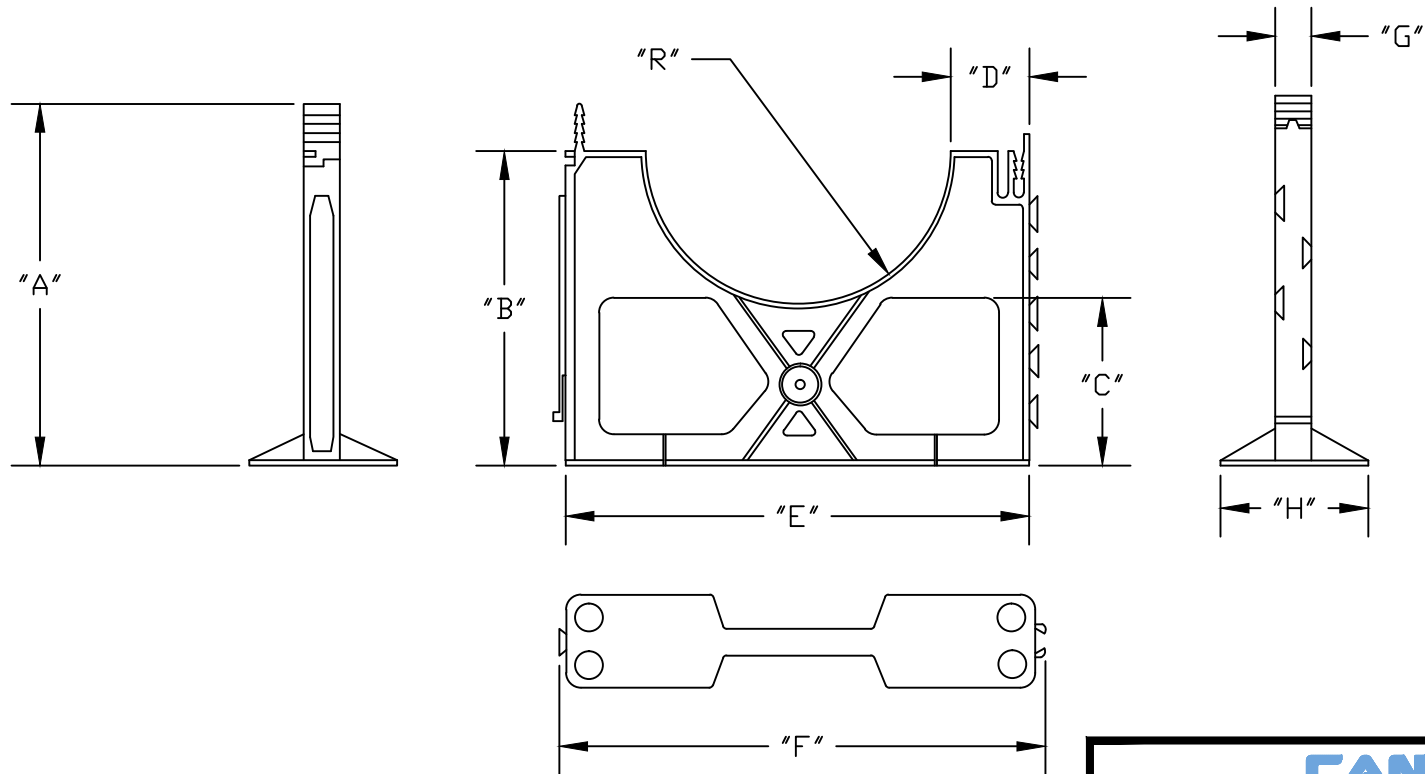

PART NUMBER	SIZE	"A"	"B"	"C"	"D"	"E"	"F"	"G"	"H"	"R"
5335961	2" X 1 1/2"	4 7/8"	4 1/4"	3"	3/4"	4"	4 1/4"	1"	3"	1 1/4"
5335977	2" X 2"	4 7/8"	4 1/4"	3"	1"	4 1/2"	4 3/4"	1"	3"	1 1/4"
5335979	2" X 3"	4 7/8"	4 1/4"	3"	1 1/2"	5 1/2"	5 3/4"	1"	3"	1 1/4"

Material is Polystyrene
Recommended spacing is 4 to 6 feet

Patents: US 7,828,251 B2 , US D556,030 S , US D558,559 S

CANTEX INC. Fort Worth, TEXAS		
2" Base Spacer Plastic Spacers for Duct		
Drawn By: CD Branch	Date:02/19/08	Ref.