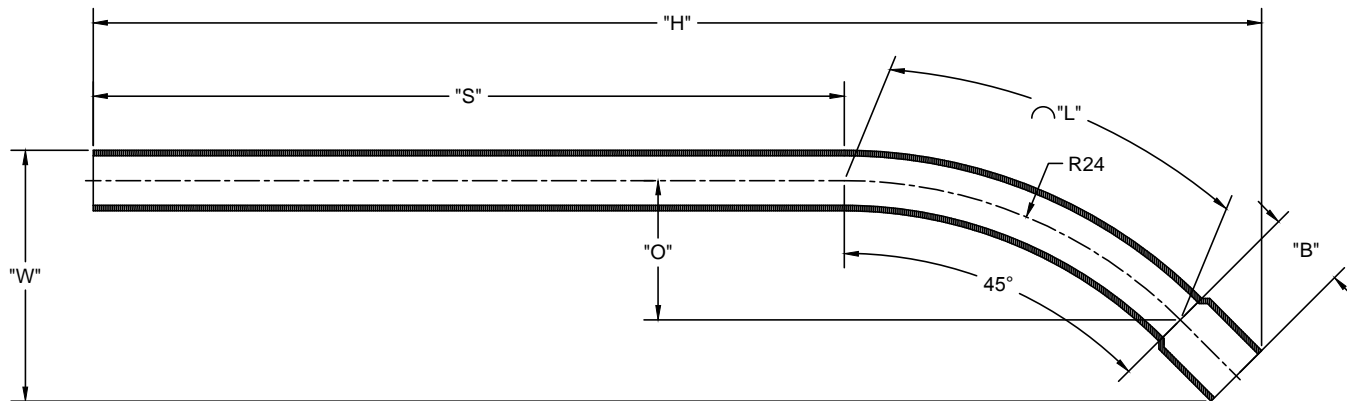

Part Number	Size	"R"	"O"	"S"	"B" Min	"L"	"H"	"W"
5283768	2"	24	7	38	2	19	60	14
XXXXX	2 1/2"	24	7	38	2 1/2	18 7/8	60	13 ± 1/2
XXXXX	3"	24	7	38	3	19	60	14
XXXXX	4"	24	7	38	4	19	60	14
XXXXX	2 1/2"	24	7	58	2 1/2	19	80	14
XXXXX	3"	24	7	58	3	19	80	14
XXXXX	4"	24	7	58	4	19	80	14

Dimensions are nominal and in inches

+

CANTEX INC. Fort Worth, TEXAS		
45 DEGREE R24 RISERS SCH.40 60" & 80"		
Drawn By: O.M.	DATE: 5/15/17	Ref. 5283768