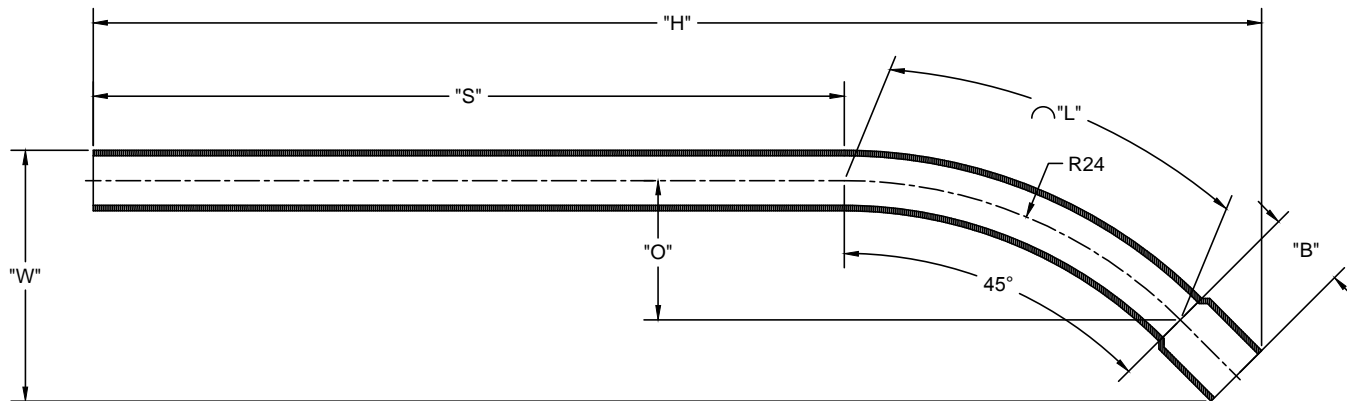

Part Number	Size	"R"	"O"	"S"	"B" Min	"L"	"H"	"W"
5283766	1"	24	7	38	$\frac{7}{8}$	19	60	14

Dimensions are nominal and in inches

+

CANTEX INC. Fort Worth, TEXAS		
45 DEGREE R24 RISERS DB-120 60" & 80"		
Drawn By: D.G.	DATE: 4/12/19	Ref. 5283766