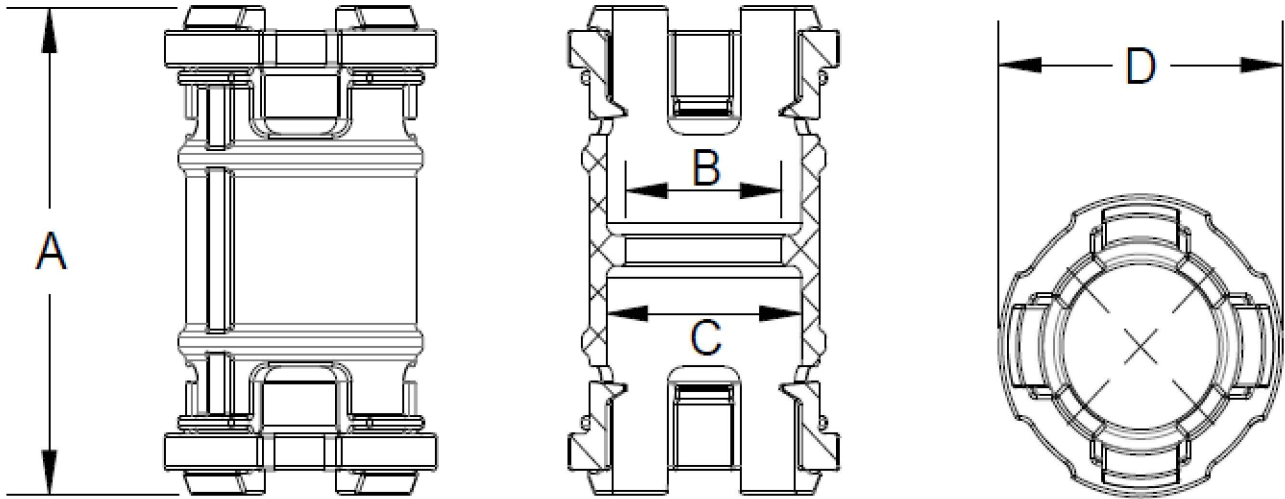

PART NUMBER	TRADE SIZE	A (in)	B (in)	C (in)	D (in)
5163380	1/2	2.0000	0.7000	0.8500	1.2350
5163381	3/4	1.9570	0.8940	1.0570	1.5290
5163382	1	2.1270	1.1230	1.3250	1.7930

Dimensions are nominal

UL Listed
Material - PVC