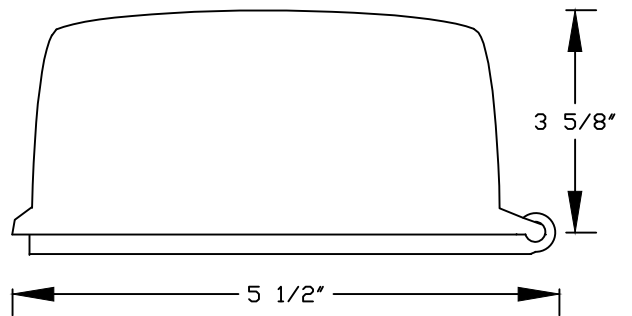

GFCI

Duplex

Toggle/
Round

Top

Side

Side

UL LISTED
NEMA 3R Rated
Vertical or Horizontal Mounting
16 Gauge Max Wire Size
Gasket and Screws Included

CANTEX
INC.
MINERAL WELLS, TEXAS

Single Gang Weatherproof Cover

Drawn by: O.M.

Date: 7/31/17

Ref: 5133694