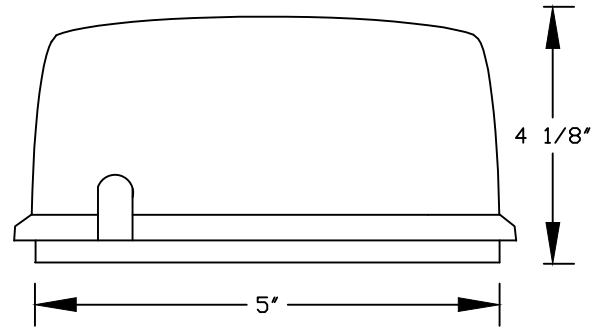

GFCI

Duplex

Toggle/
Round

Top

Side

Side

UL LISTED
NEMA 3R Rated
Vertical or Horizontal Mounting
16 Gauge Max Wire Size
Gasket and Screws Included

CANTEX
INC.
MINERAL WELLS, TEXAS