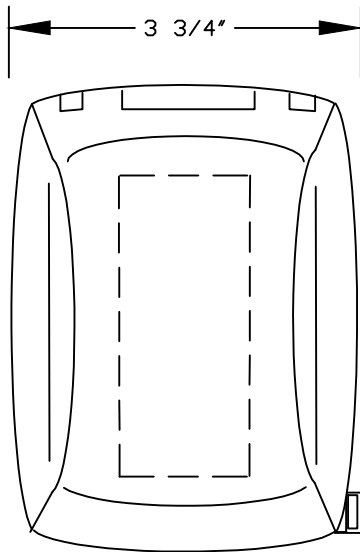

GFCI

Duplex

Toggle/
Round

Top

Side

Side

UL LISTED
NEMA 3R Rated
Vertical or Horizontal Mounting
16 Gauge Max Wire Size
Gasket and Screws Included

CANTEX
INC.
MINERAL WELLS, TEXAS

Single Gang Weatherproof Cover

Drawn by: O.M.

Date: 7/31/17

Ref: 5133694