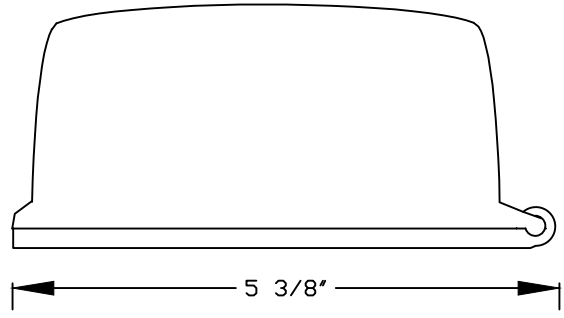

GFCI

Duplex

Toggle/  
Round

Top

Side

Side

UL LISTED  
NEMA 3R Rated  
Vertical or Horizontal Mounting  
16 Gauge Max Wire Size  
Gasket and Screws Included

**CANTEX**  
INC.  
MINERAL WELLS, TEXAS

Two Gang Weatherproof Cover

Drawn By: O.M.

Date: 7/31/17

Ref: 5133693