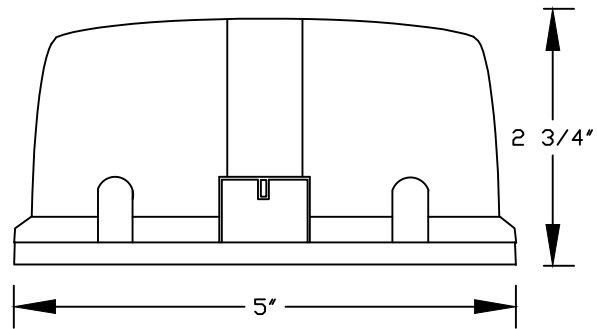

GFCI

Duplex

Toggle/  
Round

Top

Side

Side

UL LISTED  
NEMA 3R Rated  
Vertical or Horizontal Mounting  
16 Gauge Max Wire Size  
Gasket and Screws Included

**CANTEX**  
INC.  
MINERAL WELLS, TEXAS