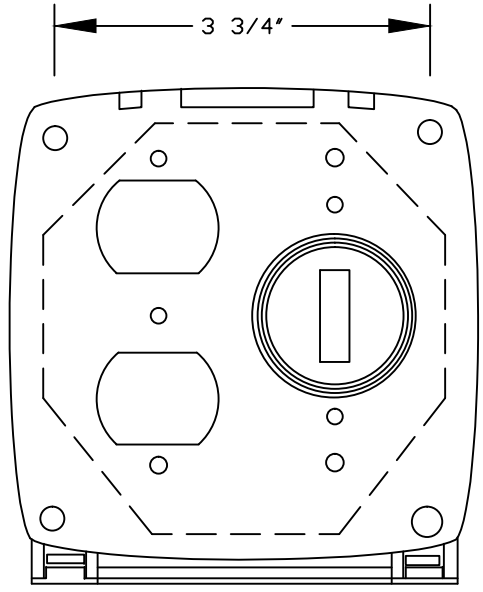

GFCI

Duplex

Toggle/  
Round

Top

Side

Side

UL LISTED  
NEMA 3R Rated  
Vertical or Horizontal Mounting  
16 Gauge Max Wire Size  
Gasket and Screws Included

**CANTEX**  
INC.  
MINERAL WELLS, TEXAS

Two Gang Weatherproof Cover

Drawn By: O.M.

Date: 7/31/17

Ref: 5133693