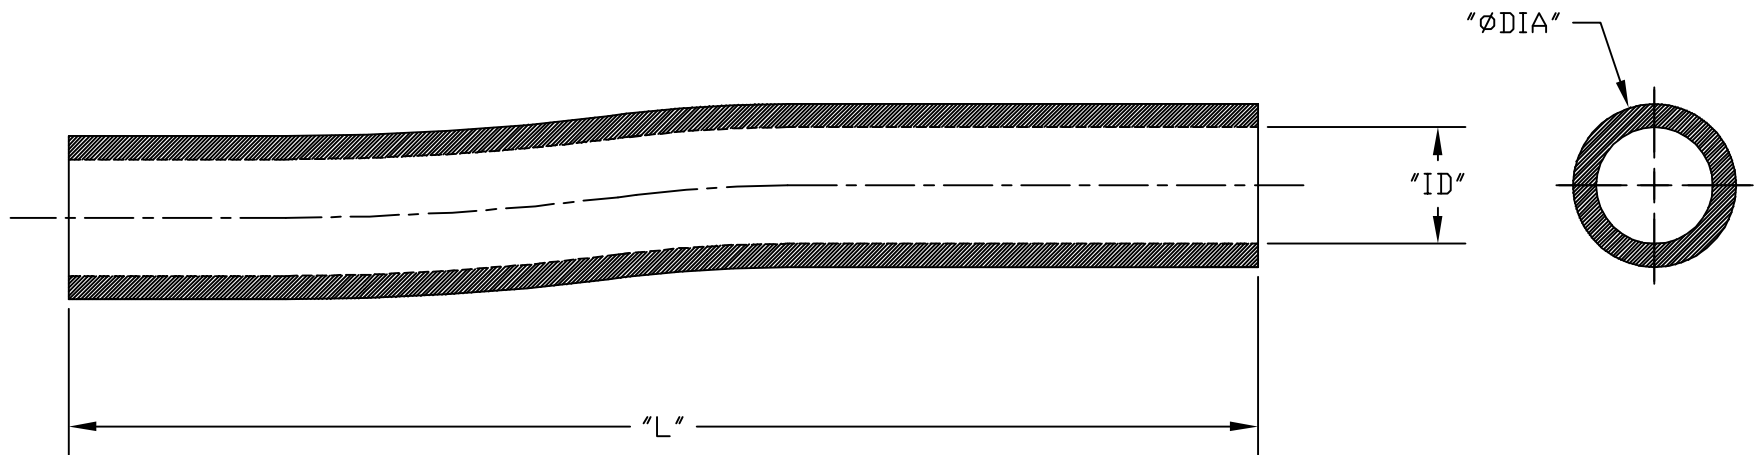

PART NUMBER	SIZE	"L"	"ID"	"ØDIA"
5133188	1/2"	6 3/8"	5/8"	7/8"
5133189	3/4"	6 3/8"	3/4"	1 1/16"

Material is Rigid PVC
 Manufactured From Listed Conduit

CANTEX INC. Fort Worth, TEXAS		
PVC Offsets Schedule 40 Fittings		
Drawn By: CD Branch	Date:03/13/08	Ref.