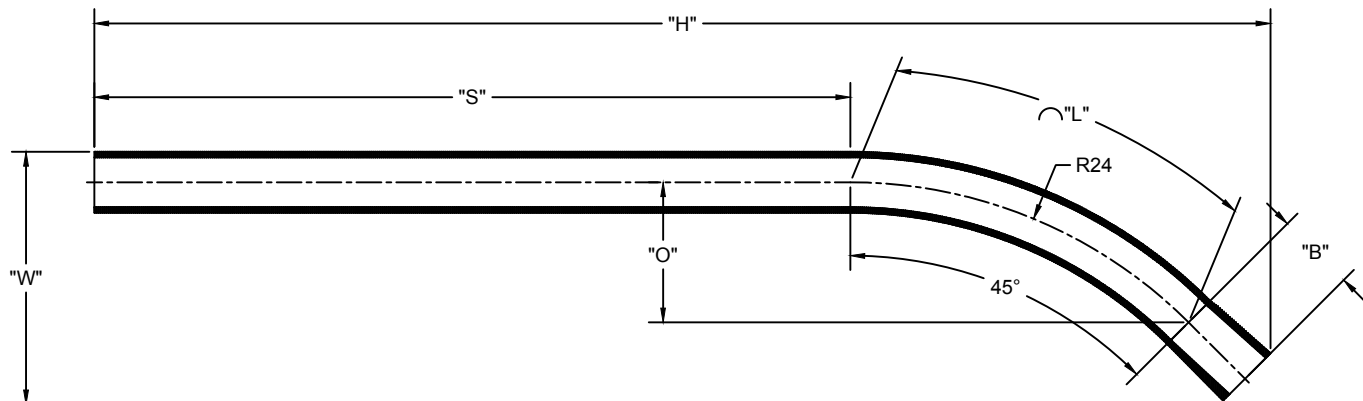

Part Number	Size	"R"	"O"	"S"	"B" Min	"L"	"H"	"W"
5122030	2"	24	7	38	2	19	60	14
5122035	2 ½"	24	7	38	2 ½"	18 7/8"	60	13 ± ½"
5122032	3"	24	7	38	3	19	60	14
5122039	4"	24	7	38	4	19	60	14
5122037	2 ½"	24	7	58	2 ½"	19	80	14
5122033	3"	24	7	58	3	19	80	14
5122038	4"	24	7	58	4	19	80	14

**CANTEX**  
 INC.  
 Fort Worth, TEXAS

45 DEGREE R24 RISERS SCH.80 60" & 80"

Drawn By: D.G.

DATE: 8/20/19

Ref. 5122030

Dimensions are nominal and in inches

+