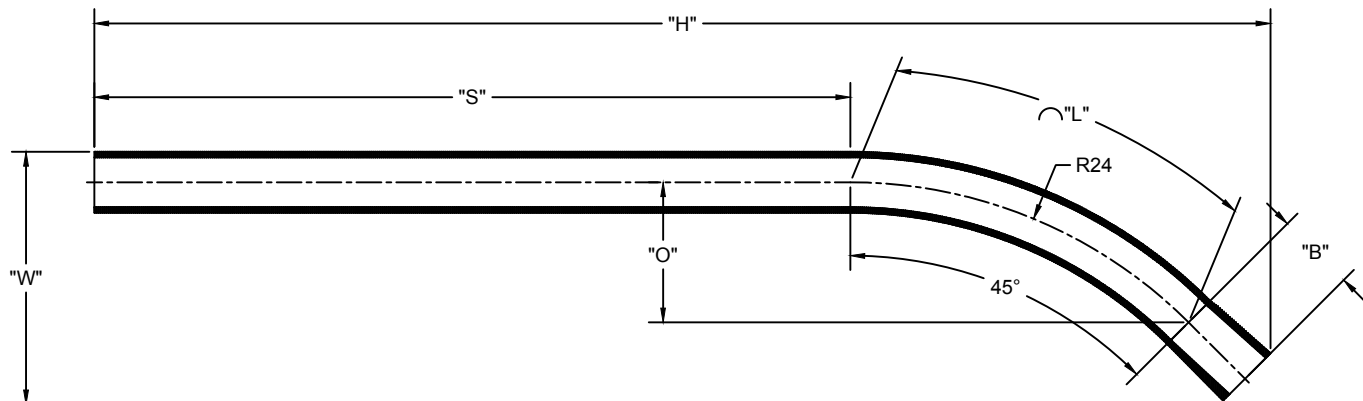

Part Number	Size	"R"	"O"	"S"	"B" Min	"L"	"H"	"W"
5122030	2"	24	7	38	2	19	60	14
5122035	2 1/2"	24	7	38	2 1/2	18 7/8	60	13 ± 1/2
5122032	3"	24	7	38	3	19	60	14
5122039	4"	24	7	38	4	19	60	14
5122037	2 1/2"	24	7	58	2 1/2	19	80	14
5122033	3"	24	7	58	3	19	80	14
5122038	4"	24	7	58	4	19	80	14

**CANTEX**  
 INC.  
 Fort Worth, TEXAS

45 DEGREE R24 RISERS SCH.80 60" & 80"

Drawn By: D.G.

DATE: 8/20/19

Ref. 5122030

Dimensions are nominal and in inches

+