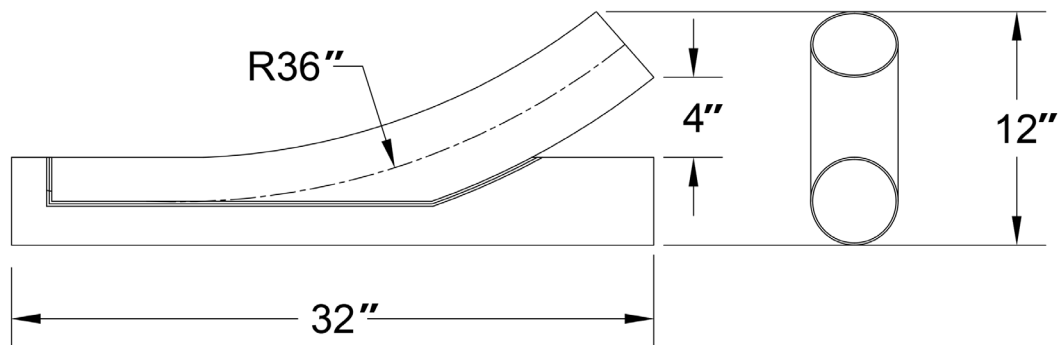

## CAO Type C Wye Branch Adapter

CANTEX 5163556S is a 4 in. CAO Type C Wye Branch Adapter is used to branch off a conduit liine at a 45 degree angle.

- All three ends are solvent weld
- For use with CAO Type C conduit
- Made from durable corrosion resistant PVC material
- Made in USA

Part No.	Size	Approx. Wt.	Carton Qty.
5163556S	4	4.000	12